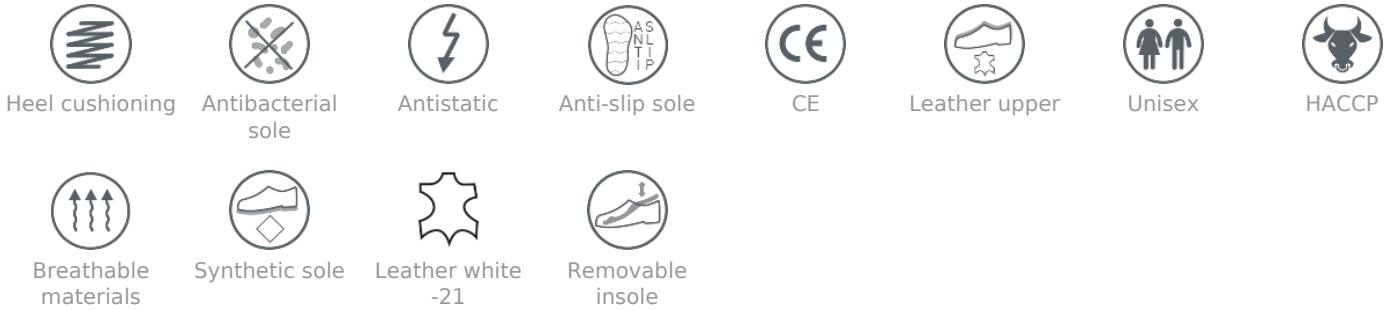

Shoes JULEX 147a White

Code	147a-21
Type	shoes
Category	Safety shoes
Sizes	34, 35, 36, 37, 38, 39, 40, 41, 42, 43, 44, 45, 46, 47, 48, 49, 50
Colors	white
Sole	PU
Outsole	leather
Insole	fabric
Certificates	CE HACCP EN-20347

Sectors

services, medicine, industry, gastronomy, hotel industry, cosmetics, food industry, electronics

Size chart

34 - 22,0 cm	35 - 22,5 cm	36 - 23,0 cm	37 - 24,0 cm	38 - 24,5 cm
39 - 25,5 cm	40 - 26,5 cm	41 - 27,0 cm	42 - 27,5 cm	43 - 28,0 cm
44 - 28,5 cm	45 - 29,0 cm	46 - 29,5 cm	47 - 30,0 cm	48 - 30,5 cm
49 - 31,0 cm	50 - 32,0 cm			

Collection

Based on many years of experience, we have developed, under the JULEX brand, footwear for professionals, persons working in the most severe conditions. We combined qualities such as resistance, protection and comfort, at the same time preserving compliance with the requirements of European standards for professional and protective footwear. Most models may be used in companies which have implemented the **HACCP system**. Our footwear is durable and resistant to external factors, which allowed usage in food industry, meat industry and gastronomy.