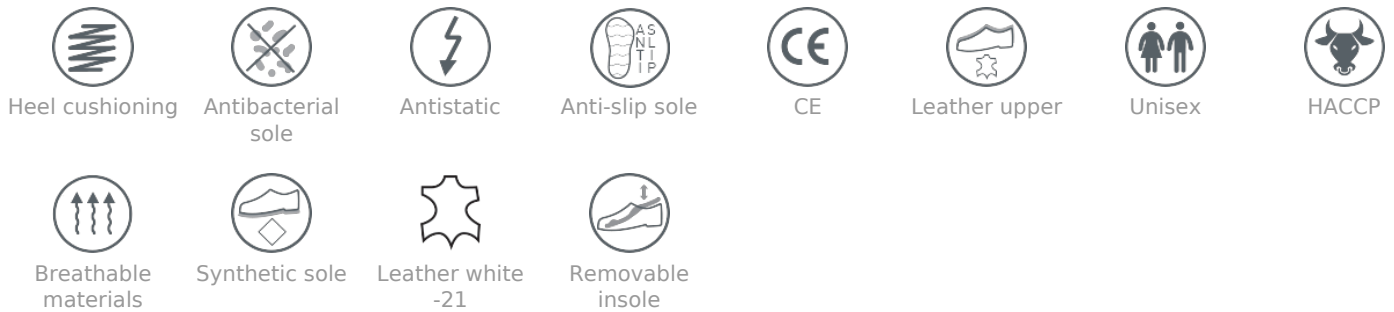

## Shoes JULEX 245 white

Code	<b>245-21</b>
Type	shoes
Category	Safety shoes
Sizes	34, 35, 36, 37, 38, 39, 40, 41, 42, 43, 44, 45, 46, 47, 48, 49, 50
Colors	white
Sole	PU
Outsole	leather
Insole	fabric
Certificates	CE HACCP EN-20347

### Sectors

services, medicine, industry, gastronomy, hotel industry, cosmetics, food industry, electronics