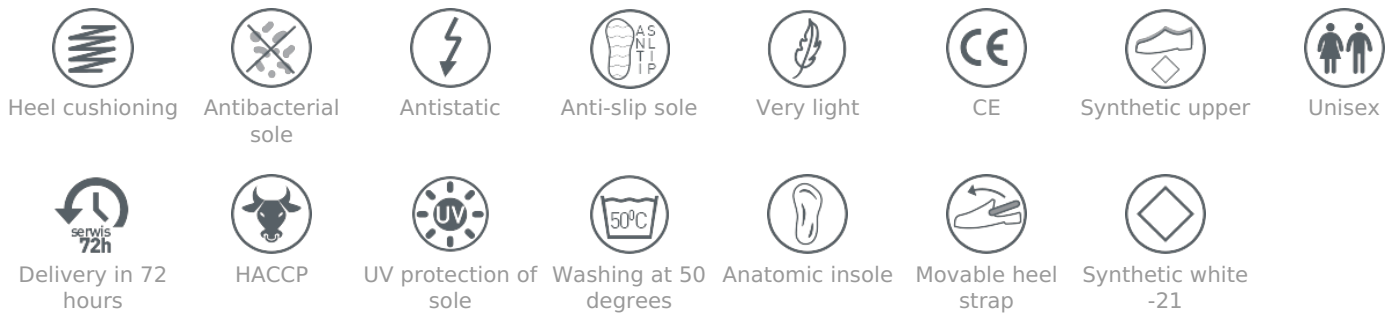

X-BLUE-21 Work Shoes EVA

Code	X-BLUE-21
Type	sabots
Category	Safety shoes, EVA Shoes
Sizes	34, 35, 36, 37, 38, 39, 40, 41, 42, 43, 44, 45, 46, 47, 48
Colors	white
Sole	EVA
Outsole	EVA
Certificates	CE HACCP EN-20347

Description

XBLUE are very light shoes, ideal for use in kitchens, hospitals, at swimming pools and in gardens. ■ may be washed in a washing machine at a temperature up to 50° C ■ available sizes 34 - 47 ■ Luxor replaceable insoles may be used ■ side ventilation ■ with heel strap ■ ultralight - 250 gr / pair