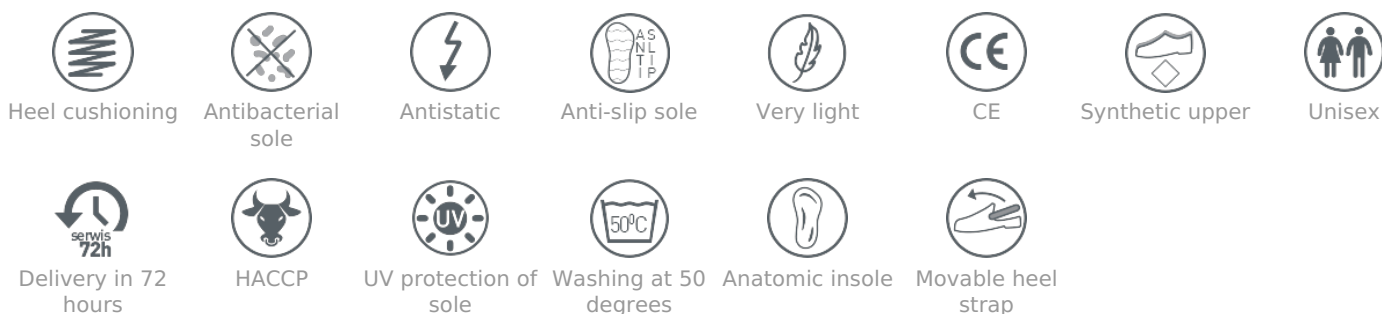

## X-BLUE-10 Work Shoes EVA

Code	<b>X-BLUE-10</b>
Type	sabots
Category	Safety shoes, EVA Shoes
Sizes	34, 35, 36, 37, 38, 39, 40, 41, 42, 43, 44, 45, 46, 47, 48
Colors	black
Sole	EVA
Outsole	EVA
Certificates	CE HACCP EN-20347

### Description

XBLUE are very light shoes, ideal for use in kitchens, hospitals, at swimming pools and in gardens. ■ may be washed in a washing machine at a temperature up to 50° C ■ available sizes 34 - 47 ■ Luxor replaceable insoles may be used ■ side ventilation ■ with heel strap