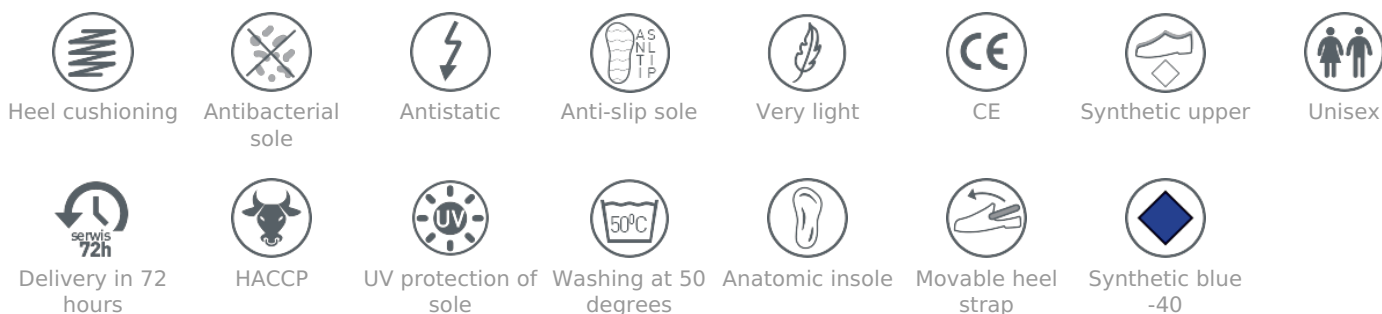

X-BLUE-040 Work Shoes EVA

Code	X-BLUE-040
Type	sabots
Category	Safety shoes, EVA Shoes
Sizes	34, 35, 36, 37, 38, 39, 40, 41, 42, 43, 44, 45, 46, 47, 48
Colors	blue
Sole	EVA
Outsole	EVA
Certificates	CE HACCP EN-20347

Description

XBLUE are very light shoes, ideal for use in kitchens, hospitals, at swimming pools and in gardens. ■ may be washed in a washing machine at a temperature up to 50° C ■ available sizes 34 - 47 ■ Luxor replaceable insoles may be used ■ side ventilation ■ with heel strap ■ ultralight - 250 gr / pair