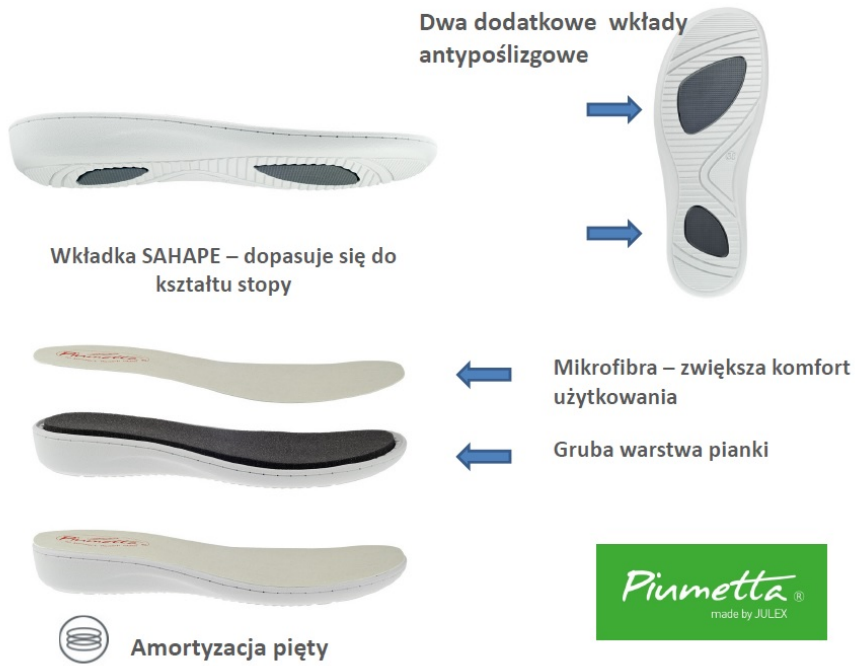

Women's Clogs Piumetta 4435 white

Code	4435-21
Type	sabots
Category	Comfort shoes
Sizes	35, 36, 37, 38, 39, 40, 41, 42, 43
Colors	white
Sole	PU
Outsole	Microfiber
Insole	Microfiber
Certificates	CE Medical shoes Shoes for sensitive feet EN-20347

-  Heel cushioning
-  Antibacterial sole
-  Anti-slip sole
-  Very light
-  CE
-  Microfibre upper
-  Ladies
-  Microfiber
-  Comfortable footwear
-  UV protection of sole
-  Breathable materials
-  Heel strap as an option
-  Synthetic sole
-  Hand wash at 30 degrees
-  SHAPE insole
-  Microfibre lining

Sectors

services, medicine, hotel industry, cosmetics

Additional information

Size chart

35 - 22,0 cm	36 - 22,5 cm	37 - 23,0 cm	38 - 23,5 cm
39 - 24,5 cm	40 - 25,0 cm	41 - 25,5 cm	42 - 26,0 cm

Collection

Piumetta is a collection of comfortable women footwear designated for work and everyday use. Models within this series were designed to ensure comfortable use and aesthetic values. Light, anatomically moulded soles were selected to ensure the highest level of comfort. Each model is made of best quality materials. Piumetta footwear is designated for persons exposed to overstraining their feet during a work day.