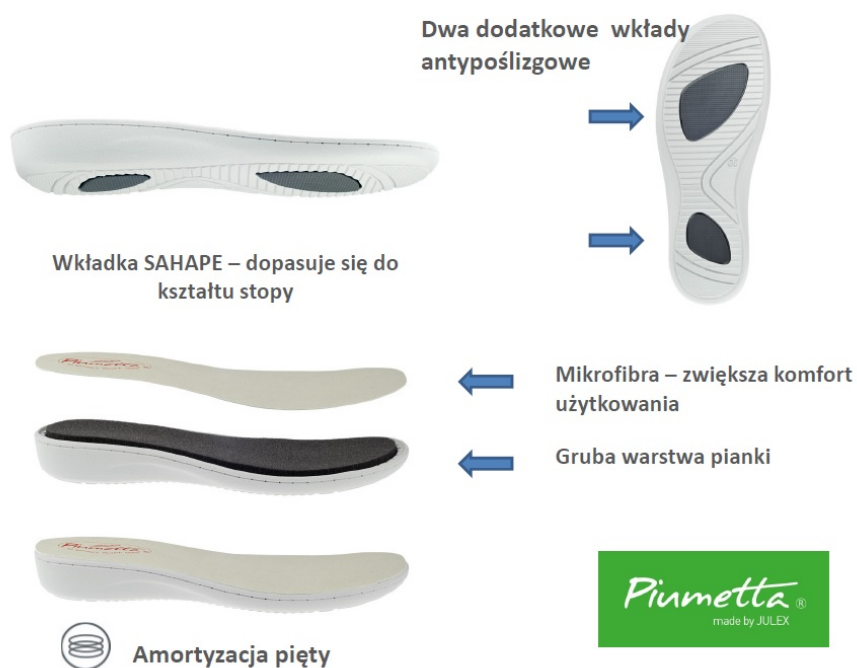

Women's Sandals Piumetta 4456 white

Code	4456-21
Type	flip-flops
Category	Comfort shoes
Sizes	35, 36, 37, 38, 39, 40, 41, 42, 43
Colors	white
Sole	PU
Outsole	Microfiber
Insole	Microfiber
Certificates	CE Medical shoes Shoes for sensitive feet EN-20347

Sectors

services, medicine, hotel industry, cosmetics

Additional information

Size chart

35 - 23,0 cm	36 - 23,5 cm	37 - 24,0 cm	38 - 24,5 cm
39 - 25,0 cm	40 - 26,0 cm	41 - 26,5 cm	42 - 27,0 cm

Collection

Piumetta is a collection of comfortable women footwear designated for work and everyday use. Models within this series were designed to ensure comfortable use and aesthetic values. Light, anatomically moulded soles were selected to ensure the highest level of comfort. Each model is made of best quality materials. Piunetta footwear is designated for persons exposed to overstraining their feet during a work day.