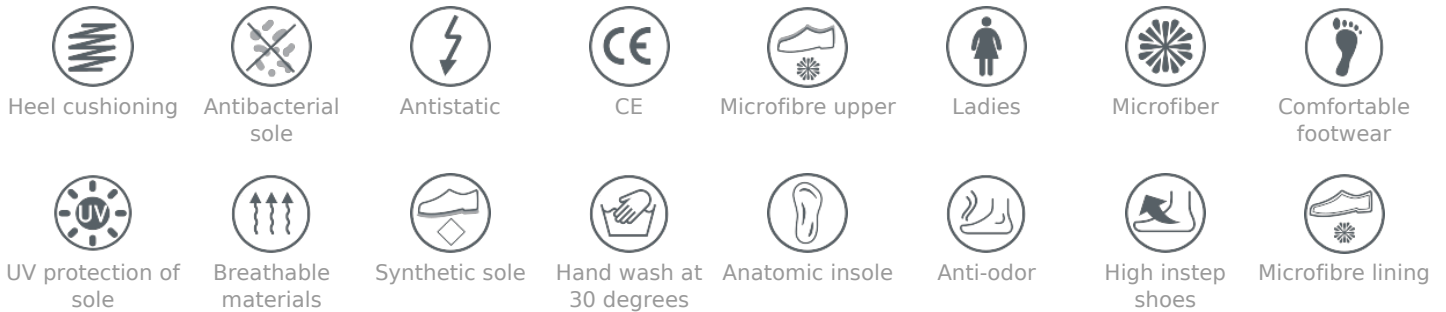

## Women's Clogs Piumetta 3177-21

Code	<b>3177 biała</b>
Type	sabots
Category	Comfort shoes
Sizes	35, 36, 37, 38, 39, 40, 41, 42
Colors	white
Sole	PU
Outsole	Microfiber
Insole	Microfiber
Certificates	CE EN-20347

### Sectors

services, medicine, industry, hotel industry, cosmetics

### Collection

**Piumetta**  
made by JULEX

Piumetta is a collection of comfortable women footwear designated for work and everyday use. Models within this series were designed to ensure comfortable use and aesthetic values. Light, anatomically moulded soles were selected to ensure the highest level of comfort. Each model is made of best quality materials. Piumetta footwear is designated for persons exposed to overstraining their feet during a work day.