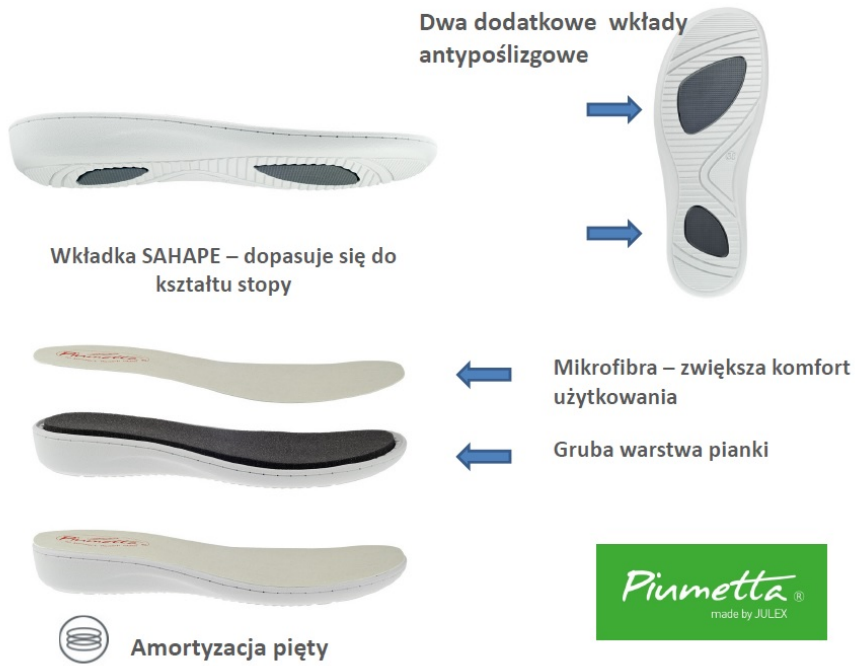

## Women's Clogs Piumetta 4435-PP-21 white

Code	<b>4435-PP-21</b>
Type	sabots
Category	Comfort shoes
Sizes	35, 36, 37, 38, 39, 40, 41, 42, 43
Colors	white
Sole	PU
Outsole	Microfiber
Insole	Microfiber
Certificates	CE Medical shoes Shoes for sensitive feet EN-20347

- Heel cushioning
- Antibacterial sole
- Anti-slip sole
- Very light
- CE
- Microfibre upper
- Ladies
- Microfiber
- Comfortable footwear
- UV protection of sole
- Breathable materials
- Heel strap as an option
- Perforation
- Synthetic sole
- Hand wash at 30 degrees
- SHAPE insole
- Microfibre lining

### Additional information

**Size chart**

35 - 22,0 cm	36 - 22,5 cm	37 - 23,0 cm	38 - 23,5 cm
39 - 24,5 cm	40 - 25,0 cm	41 - 25,5 cm	42 - 26,0 cm

**Collection**

Piumetta is a collection of comfortable women footwear designated for work and everyday use. Models within this series were designed to ensure comfortable use and aesthetic values. Light, anatomically moulded soles were selected to ensure the highest level of comfort. Each model is made of best quality materials. Piumetta footwear is designated for persons exposed to overstraining their feet during a work day.