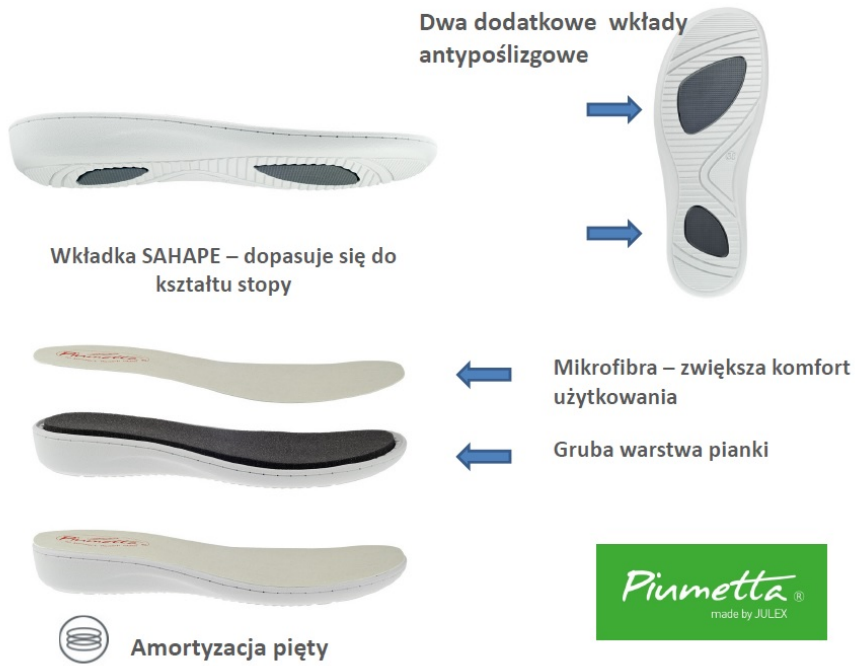

## Women's Clogs Piumetta 4435-30 green

Code	<b>4435-30</b>
Type	sabots
Category	Comfort shoes
Sizes	35, 36, 37, 38, 39, 40, 41, 42, 43
Colors	green
Sole	PU
Outsole	Microfiber
Insole	Microfiber
Certificates	CE Medical shoes Shoes for sensitive feet EN-20347

-  Heel cushioning
-  Antibacterial sole
-  Anti-slip sole
-  Very light
-  CE
-  Microfibre upper
-  Ladies
-  Microfiber
-  Comfortable footwear
-  UV protection of sole
-  Breathable materials
-  Synthetic sole
-  Hand wash at 30 degrees
-  SHAPE insole
-  Microfibre lining

### Additional information

**Size chart**

35 - 22,0 cm	36 - 22,5 cm	37 - 23,0 cm	38 - 23,5 cm
39 - 24,5 cm	40 - 25,0 cm	41 - 25,5 cm	42 - 26,0 cm

**Collection**

Piumetta is a collection of comfortable women footwear designated for work and everyday use. Models within this series were designed to ensure comfortable use and aesthetic values. Light, anatomically moulded soles were selected to ensure the highest level of comfort. Each model is made of best quality materials. Piumetta footwear is designated for persons exposed to overstraining their feet during a work day.