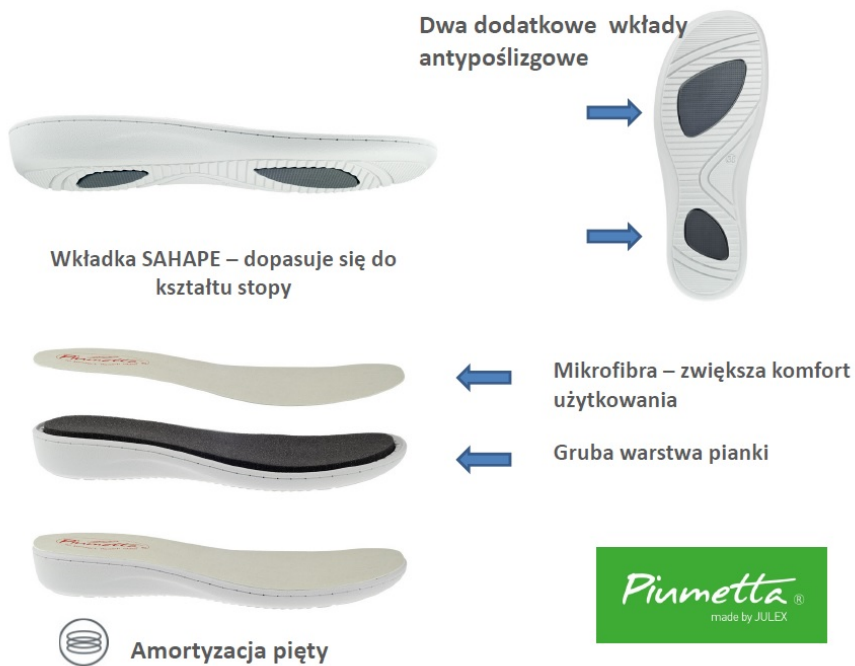

Women's Clogs Piumetta 4435-040 blue

Code	4435-040
Type	sabots
Category	Comfort shoes
Sizes	35, 36, 37, 38, 39, 40, 41, 42, 43
Colors	blue
Sole	PU
Outsole	Microfiber
Insole	Microfiber
Certificates	CE Medical shoes Shoes for sensitive feet EN-20347

-  Heel cushioning
-  Antibacterial sole
-  Anti-slip sole
-  Very light
-  CE
-  Microfibre upper
-  Ladies
-  Microfiber
-  Comfortable footwear
-  UV protection of sole
-  Breathable materials
-  Synthetic sole
-  Hand wash at 30 degrees
-  SHAPE insole
-  Microfibre lining

Sectors

services, medicine, hotel industry, cosmetics

Additional information

Size chart

35 - 22,0 cm	36 - 22,5 cm	37 - 23,0 cm	38 - 23,5 cm
39 - 24,5 cm	40 - 25,0 cm	41 - 25,5 cm	42 - 26,0 cm

Collection

Piumetta is a collection of comfortable women footwear designated for work and everyday use. Models within this series were designed to ensure comfortable use and aesthetic values. Light, anatomically moulded soles were selected to ensure the highest level of comfort. Each model is made of best quality materials. Piunetta footwear is designated for persons exposed to overstraining their feet during a work day.