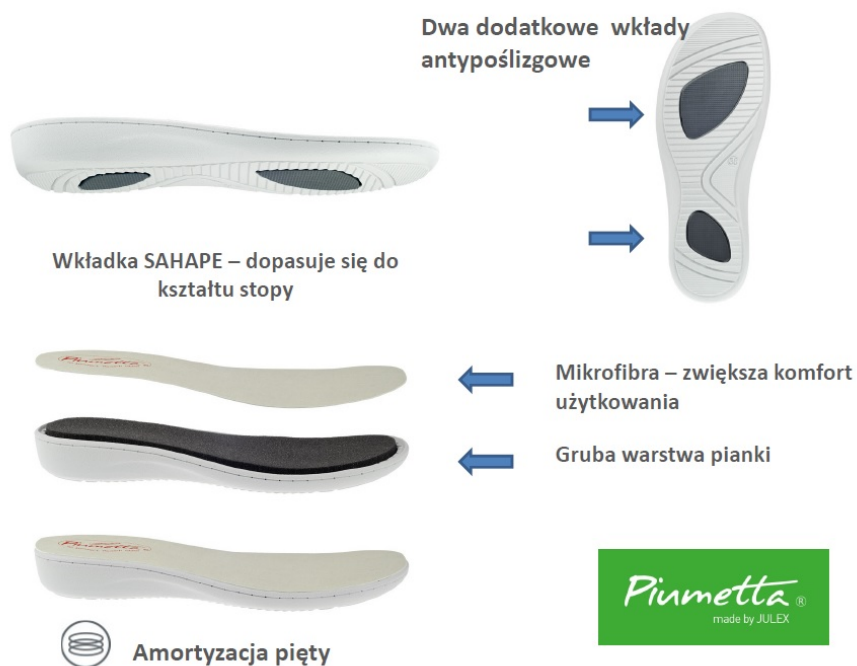

Women's Clogs Piumetta 4435-10 black

Code	4435-10
Type	sabots
Category	Comfort shoes
Sizes	35, 36, 37, 38, 39, 40, 41, 42, 43
Colors	black
Sole	PU
Outsole	Microfiber
Insole	Microfiber
Certificates	CE Medical shoes Shoes for sensitive feet EN-20347

-  Heel cushioning
-  Antibacterial sole
-  Anti-slip sole
-  Very light
-  CE
-  Microfibre upper
-  Ladies
-  Microfiber
-  Comfortable footwear
-  UV protection of sole
-  Breathable materials
-  Synthetic sole
-  Hand wash at 30 degrees
-  SHAPE insole
-  Microfibre lining

Sectors

services, medicine, hotel industry, cosmetics

Additional information

Size chart

35 - 22,0 cm	36 - 22,5 cm	37 - 23,0 cm	38 - 23,5 cm
39 - 24,5 cm	40 - 25,0 cm	41 - 25,5 cm	42 - 26,0 cm

Collection

Piometta is a collection of comfortable women footwear designated for work and everyday use. Models within this series were designed to ensure comfortable use and aesthetic values. Light, anatomically moulded soles were selected to ensure the highest level of comfort. Each model is made of best quality materials. Piometta footwear is designated for persons exposed to overstraining their feet during a work day.