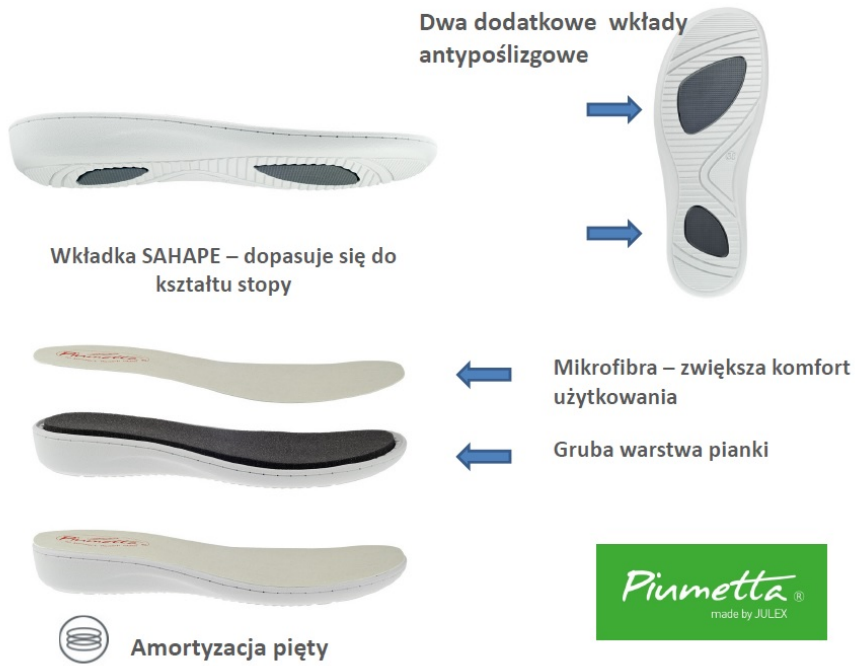

Women's Sandals Piumetta 4456 green

Code	4456-30
Type	flip-flops
Category	Comfort shoes
Sizes	35, 36, 37, 38, 39, 40, 41, 42, 43
Colors	green
Sole	PU
Outsole	Microfiber
Insole	Microfiber
Certificates	CE Medical shoes Shoes for sensitive feet EN-20347

-  Heel cushioning
-  Antibacterial sole
-  Antistatic
-  Anti-slip sole
-  Very light
-  CE
-  Microfibre upper
-  Ladies
-  Microfiber
-  Comfortable footwear
-  UV protection of sole
-  Breathable materials
-  Synthetic sole
-  Hand wash at 30 degrees
-  High instep shoes
-  SHAPE insole
-  Microfibre lining

Sectors

services, medicine, hotel industry, cosmetics

Additional information

Size chart

35 - 23,0 cm	36 - 23,5 cm	37 - 24,0 cm	38 - 24,5 cm
39 - 25,0 cm	40 - 26,0 cm	41 - 26,5 cm	42 - 27,0 cm

Collection

Piumetta is a collection of comfortable women footwear designated for work and everyday use. Models within this series were designed to ensure comfortable use and aesthetic values. Light, anatomically moulded soles were selected to ensure the highest level of comfort. Each model is made of best quality materials. Piumetta footwear is designated for persons exposed to overstraining their feet during a work day.