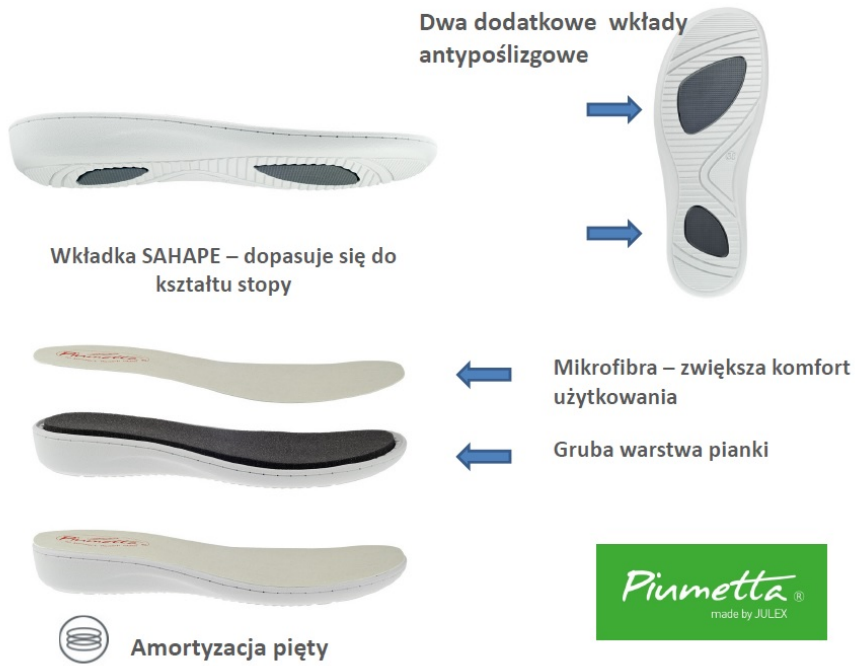

## Women's Clogs Piumetta 4435-10 black

Code	<b>4435-10</b>
Type	sabots
Category	Comfort shoes
Sizes	35, 36, 37, 38, 39, 40, 41, 42, 43
Colors	black
Sole	PU
Outsole	Microfiber
Insole	Microfiber
Certificates	CE Medical shoes Shoes for sensitive feet EN-20347

-   
Heel cushioning
-   
Antibacterial sole
-   
Anti-slip sole
-   
Very light
-   
CE
-   
Microfibre upper
-   
Ladies
-   
Microfiber
-   
Comfortable footwear
-   
UV protection of sole
-   
Breathable materials
-   
Synthetic sole
-   
Hand wash at 30 degrees
-   
SHAPE insole
-   
Microfibre lining

### Additional information

**Size chart**

35 - 22,0 cm	36 - 22,5 cm	37 - 23,0 cm	38 - 23,5 cm
39 - 24,5 cm	40 - 25,0 cm	41 - 25,5 cm	42 - 26,0 cm

**Collection**

Piumetta is a collection of comfortable women footwear designated for work and everyday use. Models within this series were designed to ensure comfortable use and aesthetic values. Light, anatomically moulded soles were selected to ensure the highest level of comfort. Each model is made of best quality materials. Piumetta footwear is designated for persons exposed to overstraining their feet during a work day.