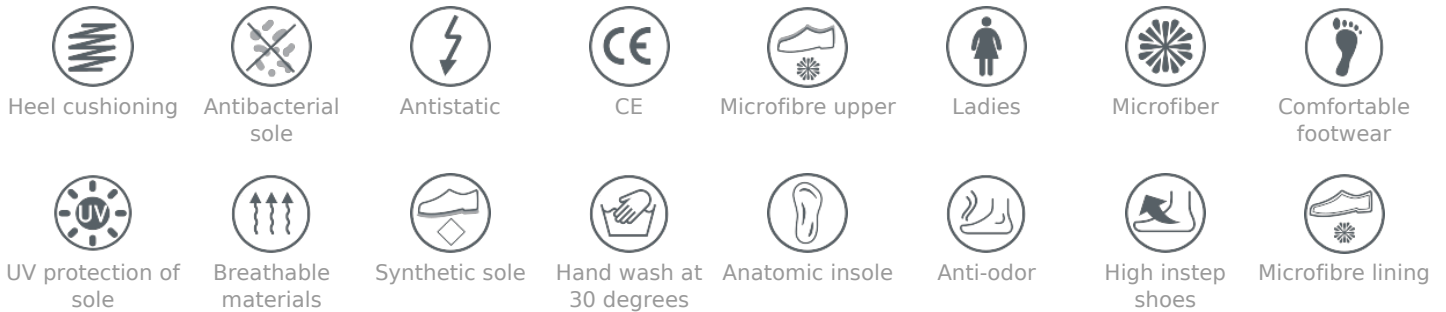

## Women's Clogs Piumetta 3177 pink

Code	<b>3177-23</b>
Type	sabots
Category	Comfort shoes
Sizes	35, 36, 37, 38, 39, 40, 41, 42
Colors	pink
Sole	PU
Outsole	Microfiber
Insole	Microfiber
Certificates	CE EN-20347

### Sectors

services, medicine, industry, hotel industry, cosmetics

### Collection

Piumetta is a collection of comfortable women footwear designated for work and everyday use. Models within this series were designed to ensure comfortable use and aesthetic values. Light, anatomically moulded soles were selected to ensure the highest level of comfort. Each model is made of best quality materials. Piumetta footwear is designated for persons exposed to overstraining their feet during a work day.