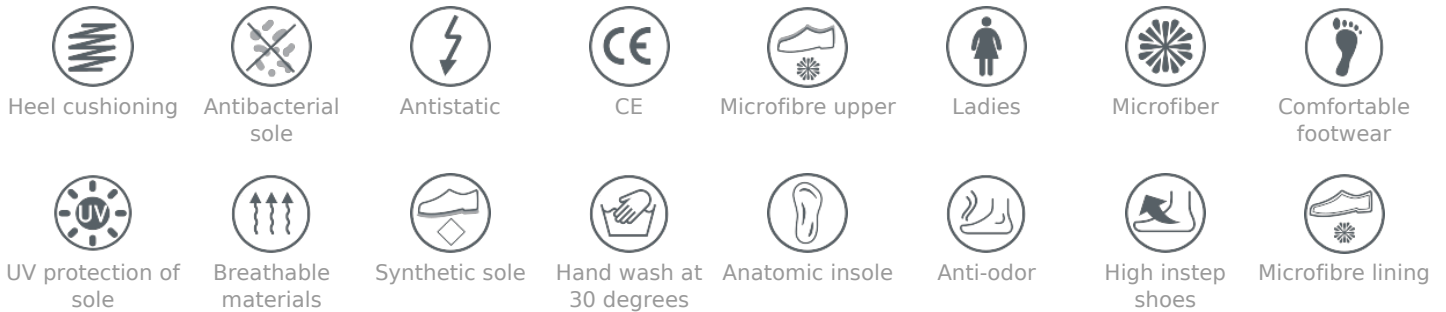

Women's Clogs Piumetta 3177-042

Code	3177-042
Type	sabots
Category	Comfort shoes
Sizes	35, 36, 37, 38, 39, 40, 41, 42
Colors	blue
Sole	PU
Outsole	Microfiber
Insole	Microfiber
Certificates	CE EN-20347

Sectors

services, medicine, industry, hotel industry, cosmetics

Size chart

35 - 21,5 cm	36 - 22,0 cm	37 - 22,5 cm	38 - 23,0 cm
39 - 23,5 cm	40 - 24,0 cm	41 - 25,0 cm	42 - 25,5 cm

Collection

Piumetta is a collection of comfortable women footwear designated for work and everyday use. Models within this series were designed to ensure comfortable use and aesthetic values. Light, anatomically moulded soles were selected to ensure the highest level of comfort. Each model is made of best quality materials. Piumetta footwear is designated for persons exposed to overstraining their feet during a work day.