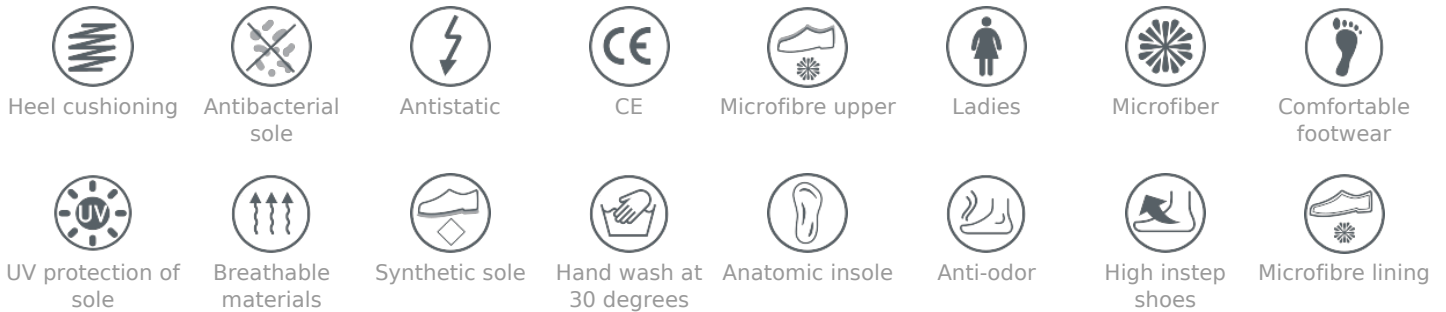

Women's Clogs Piumetta 3177 grey

Code	3177-06
Type	sabots
Category	Comfort shoes
Sizes	35, 36, 37, 38, 39, 40, 41, 42
Colors	grey
Sole	PU
Outsole	Microfiber
Insole	Microfiber
Certificates	CE EN-20347

Sectors

services, medicine, industry, hotel industry, cosmetics

Size chart

35 - 21,5 cm	36 - 22,0 cm	37 - 22,5 cm	38 - 23,0 cm
39 - 23,5 cm	40 - 24,0 cm	41 - 25,0 cm	42 - 25,5 cm

Collection

Piumetta
made by JULEX

Piumetta is a collection of comfortable women footwear designated for work and everyday use. Models within this series were designed to ensure comfortable use and aesthetic values. Light, anatomically moulded soles were selected to ensure the highest level of comfort. Each model is made of best quality materials. Piumetta footwear is designated for persons exposed to overstraining their feet during a work day.